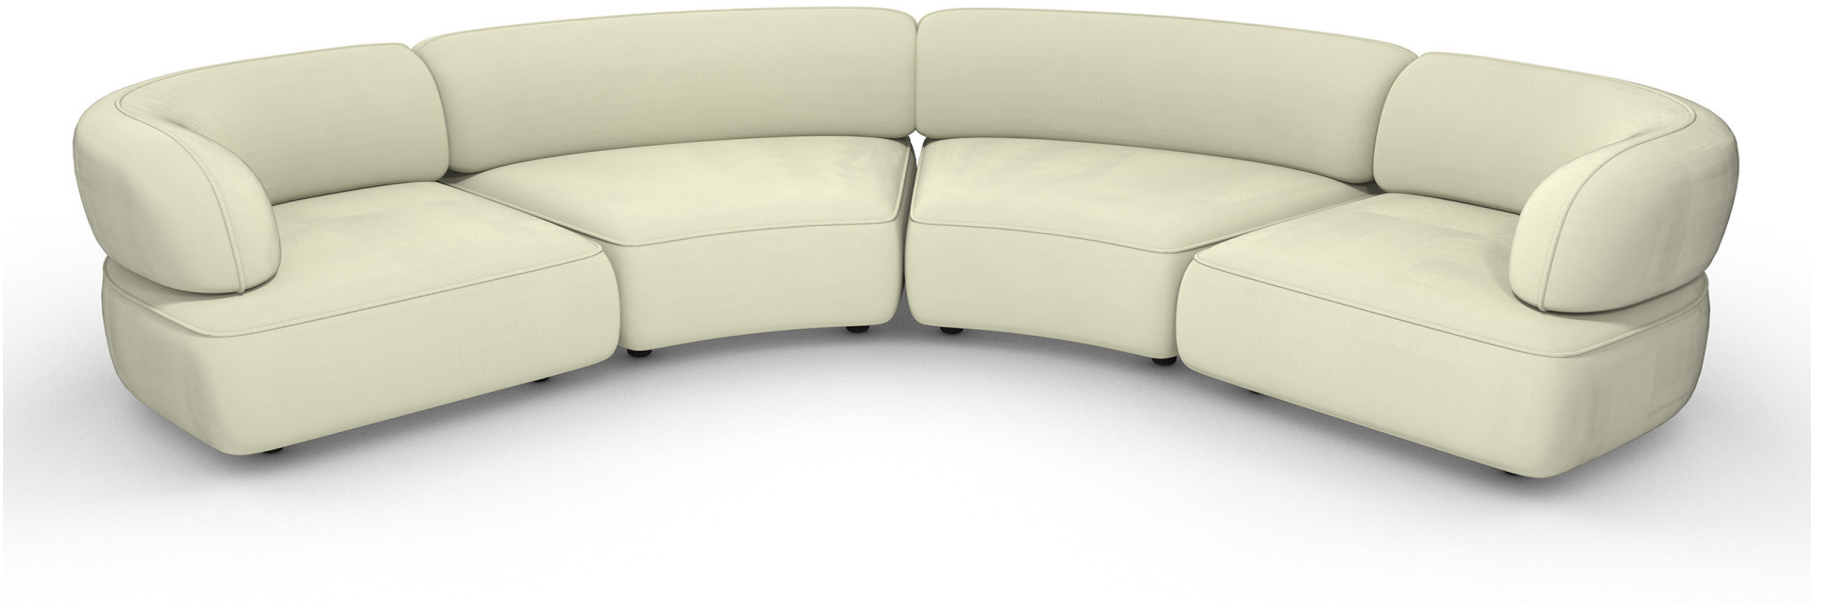

# SANDLER

## CHANEL 2

Series Included: CHANEL

# SANDLER

PRODUCT	DESCRIPTION	QTY	LIST PRICE	TOTAL
CHANEL 5558	Trapezoidal seat with curved parallel front and back. Curved backrest included. Solid wood structure with variable density foam and webbed&hellip;	2	\$5,080	\$10,160
CHANEL 5555	Upholstered square, corner seat module with right hand curved backrest. Solid wood structure with variable density foam and webbed seat.&hellip;	1	\$4,470	\$4,470
CHANEL 5556	Upholstered square, corner seat module with left hand curved backrest. Solid wood structure with variable density foam and webbed seat.&hellip;	1	\$4,470	\$4,470