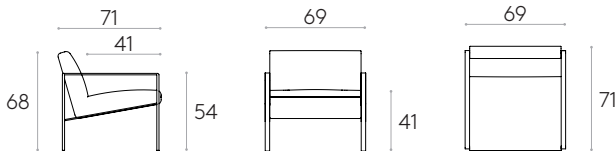

Leg finishes: polyester powder coated in colours M1 and M2 from the metallic swatch card.

25kg

1 unit
27,8 kg
0,43 m³

COM 140cm / per unit	
1 unit	150cm
8 or more units	110cm
* COM will be priced as G2	

2 seater sofa with wooden shell