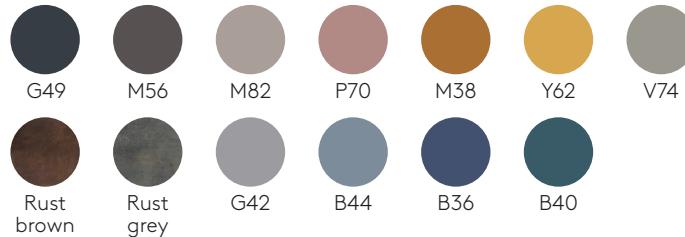

WARRANTY

5 years

FINISHES

Finishes book [+info](#)

Upholstery: All fabrics and leathers indicated in the finishes book.

Frames

M1 colours

M2 colours