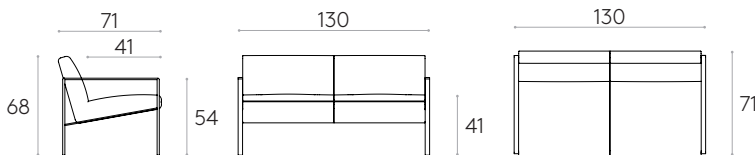

Leg finishes: polyester powder coated in colours M1 and M2 from the metallic swatch card.

25kg

1 unit
27,8 kg
0,43 m³

COM 140cm / per unit	
1 unit	150cm
8 or more units	110cm
* COM will be priced as G2	

2 seater sofa with wooden shell

Leg finishes: polyester powder coated in colours M1 and M2 from the metallic swatch card.

40kg

1 unit
43 kg
0,38 m³

COM 140cm / per unit	
1 unit	210cm
8 or more units	180cm
* COM will be priced as G2	

Armchair