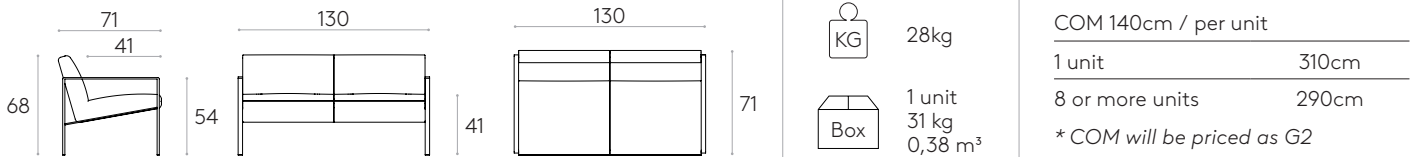

Upholstered lounge sofa with steel frame.

Upholstery: available in all the materials indicated in the finishes book.

Leg finishes: polyester powder coated in colours M1 and M2 from the metallic swatch card.