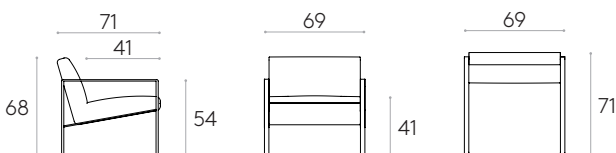

19kg

1 unit
21,8 kg
0,43 m³

COM 140cm / per unit	
1 unit	190cm
8 or more units	170cm
* COM will be priced as G2