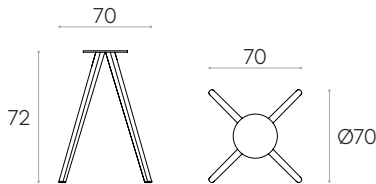

W2 colours

M56 M82 P70 M38 Y62 V74

G49 G42 B44 B36 B40

Oak & walnut veneer
23mm

Oak

natural Walnut stain Wenge stain Black stain

Wooden table base 83cm (height 75cm) (top not included)

Code: **STK0010MA**

- Ø70cm
- Ø80cm
- Ø90cm
- Ø100cm

Table base with 4 four legs in solid oak. Available tabletops Ø70cm, Ø80cm, Ø90cm, Ø100cm.

Finishes: available in any of the oak finishes or lacquered in colours W1 and W2 from the wood swatch card.

Glides: plastic glides as standard.

8,2kg

1 unit
10,0 kg
0,21 m³

Wooden table base (height 40cm) (top not included)

Code: **STK0020MA**

- Ø60cm
- Ø70cm
- Ø80cm

Table base with 4 four legs in solid oak. Available tabletops Ø60cm, Ø70cm, Ø80cm.