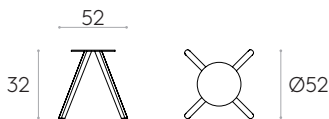

- Ø70cm
- Ø80cm
- Ø90cm
- Ø100cm

Table base with 4 four legs in solid oak. Available tabletops Ø70cm, Ø80cm, Ø90cm, Ø100cm.

Finishes: available in any of the oak finishes or lacquered in colours W1 and W2 from the wood swatch card.

Glides: plastic glides as standard.

8,2kg

1 unit
10,0 kg
0,21 m³

Wooden table base (height 40cm) (top not included)

Code: **STK0020MA**

- Ø60cm
- Ø70cm
- Ø80cm

Table base with 4 four legs in solid oak. Available tabletops Ø60cm, Ø70cm, Ø80cm.

Finishes: available in any of the oak finishes or lacquered in colours W1 and W2 from the wood swatch card.

Glides: plastic glides as standard.

3,7kg

2 units
9,2 kg
0,21 m³

Round tabletops

	Top size	60cm	70cm	80cm	90cm	100cm
Top finish	Code	TAP0060TP	TAP0070TP	TAP0080TP	TAP0090TP	TAP0100TP
Oak natural/stained	4kg 6,1kg 0,03m ³	5,5kg 8,2kg 0,03m ³	7,5kg 11,2kg 0,04m ³	9,5kg 13,6kg 0,05m ³	11,5kg 16,5kg 0,07m ³	
Lacquered MDF colours W1	4kg 6,12kg 0,03m ³	5,5kg 8,2kg 0,03m ³	7kg 10,7kg 0,04m ³	9kg 14,1kg 0,05m ³	11kg 16kg 0,07m ³	
Lacquered MDF colours W2	4kg 6,12kg 0,03m ³	5,5kg 8,2kg 0,03m ³	7kg 10,7kg 0,04m ³	9kg 14,1kg 0,05m ³	11kg 16kg 0,07m ³	