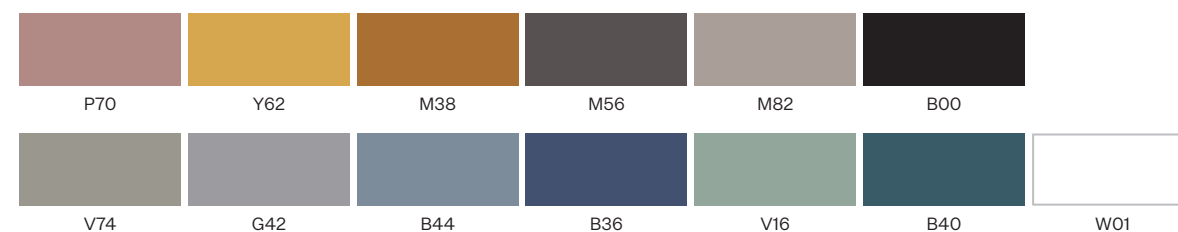

INCLASS

INCLASS

INCLASS

Overview / Colección

4 leg
4 patas

Sled base
Pie de varilla

Upholstered seat
Asiento tapizado

Plastic Colours / Colores de Plástico

en

Plastic seats & backrests: available in colours PP1 from the polypropylene swatch card.

Upholstered seats: the seats can be upholstered in all the materials indicated in the finishes book.

Metallic frames: the steel frames are available in colours M1, M2 and chrome from the metallic swatch card.